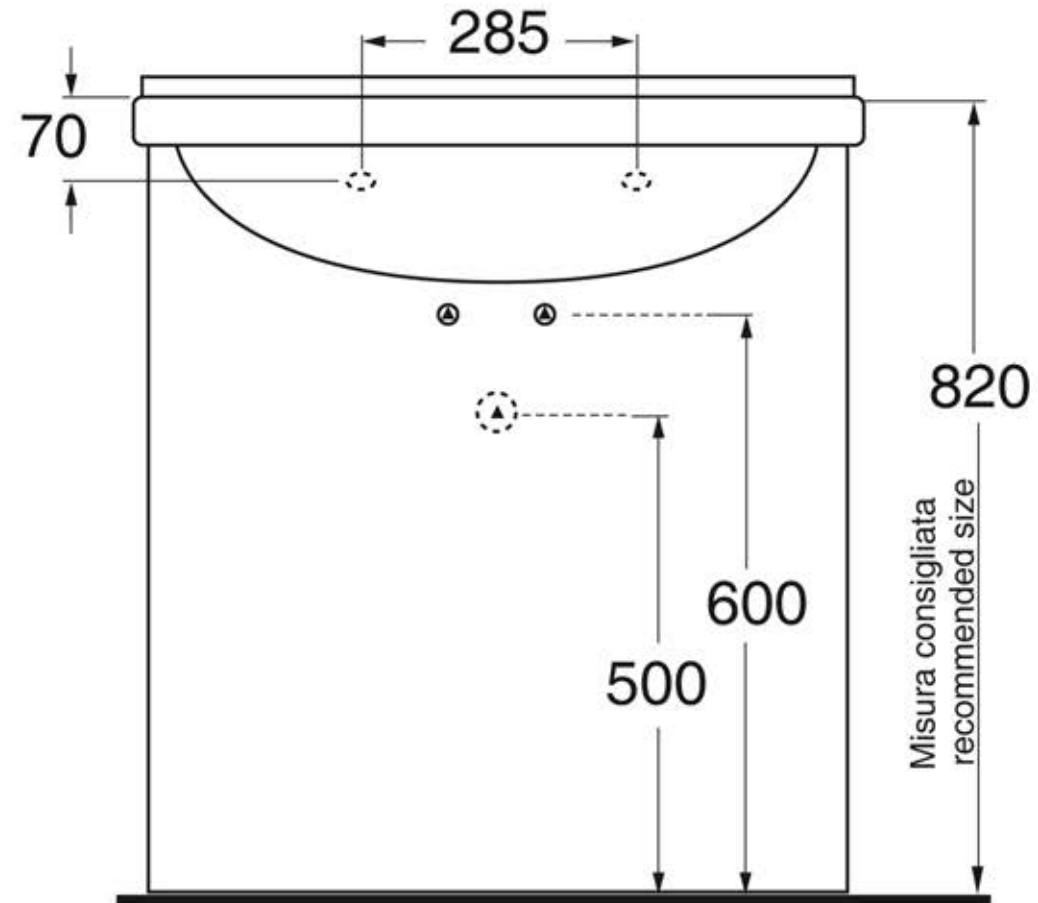

CO 75

Console Collection cm 75
One-hole console cm 75 Collection

Dimensioni/dimensions: 75x50,5xH 21 cm
Peso/weight: 19 kg

Misure di ingombro per mobile: consolle collection cm 75
Required measurements for furniture: consolle collection cm 75