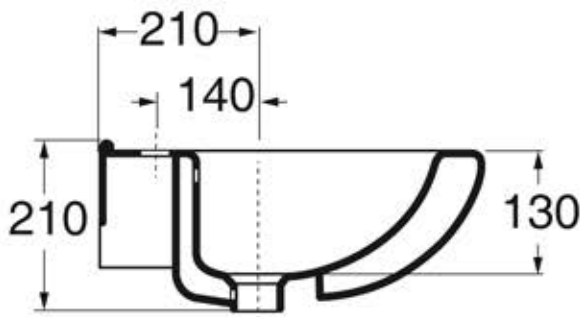

CO 75

Console Collection cm 75
One-hole console cm 75 Collection

Dimensioni/dimensions: 75x50,5xH 21 cm
Peso/weight: 19 kg

Misure di ingombro per mobile: consolle collection cm 75
Required measurements for furniture: consolle collection cm 75