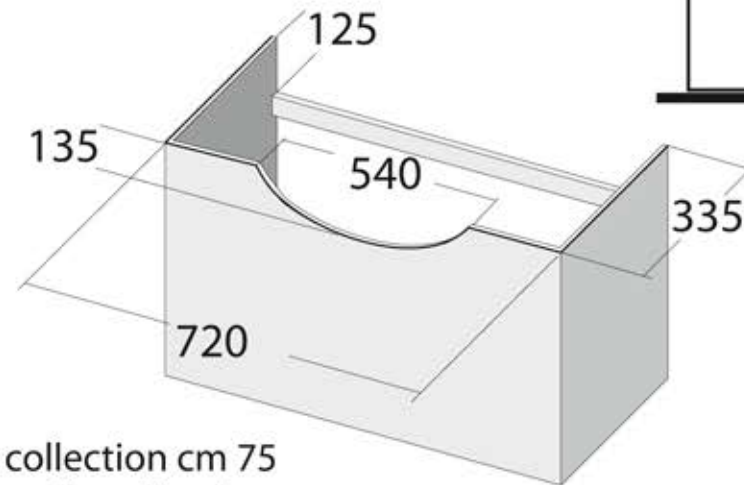

CO 75

Console Collection cm 75
One-hole console cm 75 Collection

Dimensioni/dimensions: 75x50,5xH 21 cm
Peso/weight: 19 kg

Misure di ingombro per mobile: consolle collection cm 75
Required measurements for furniture: consolle collection cm 75