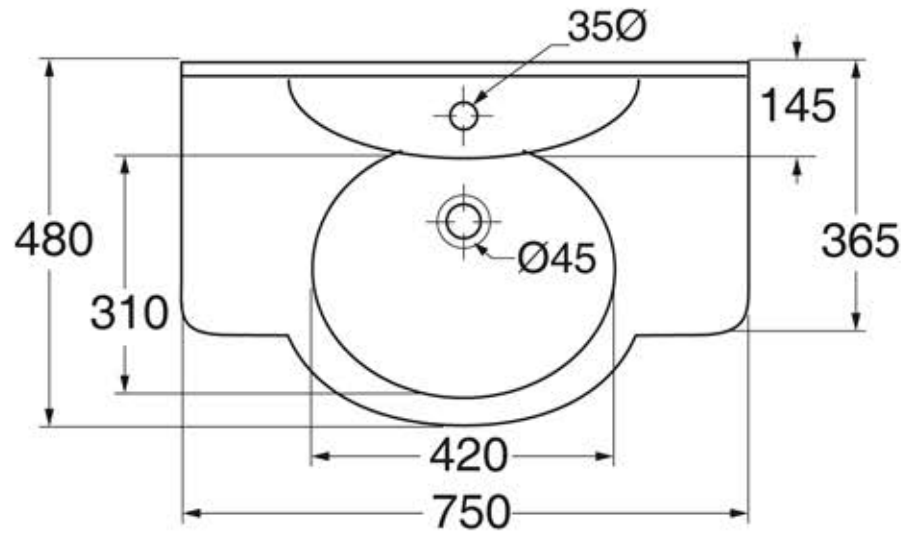

CO 75

Console Collection cm 75
One-hole console cm 75 Collection

Dimensioni/dimensions: 75x50,5xH 21 cm
Peso/weight: 19 kg

Misure di ingombro per mobile: consolle collection cm 75
Required measurements for furniture: consolle collection cm 75